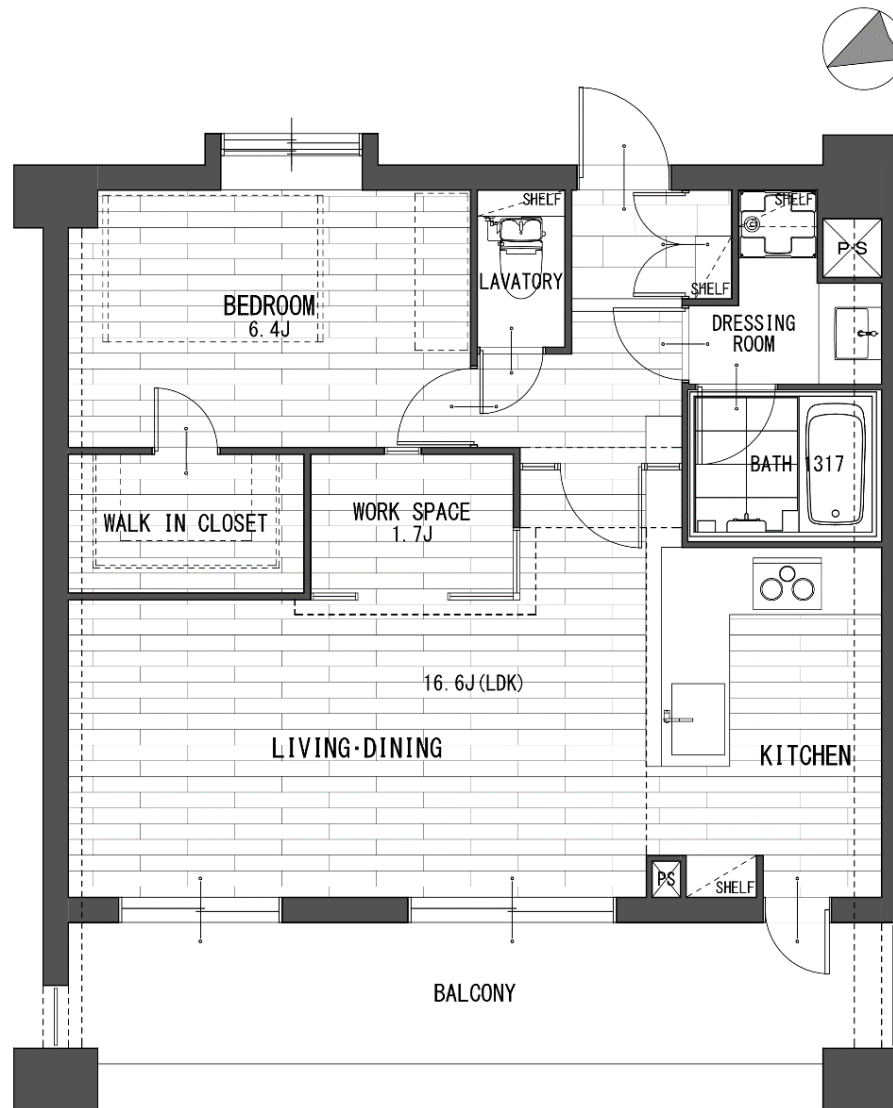

Bluish Gray

OUR CONCEPT IS
"RELAXATION AND SLIGHT TENSION"
DESIGNED BY ADIHSI GLIP