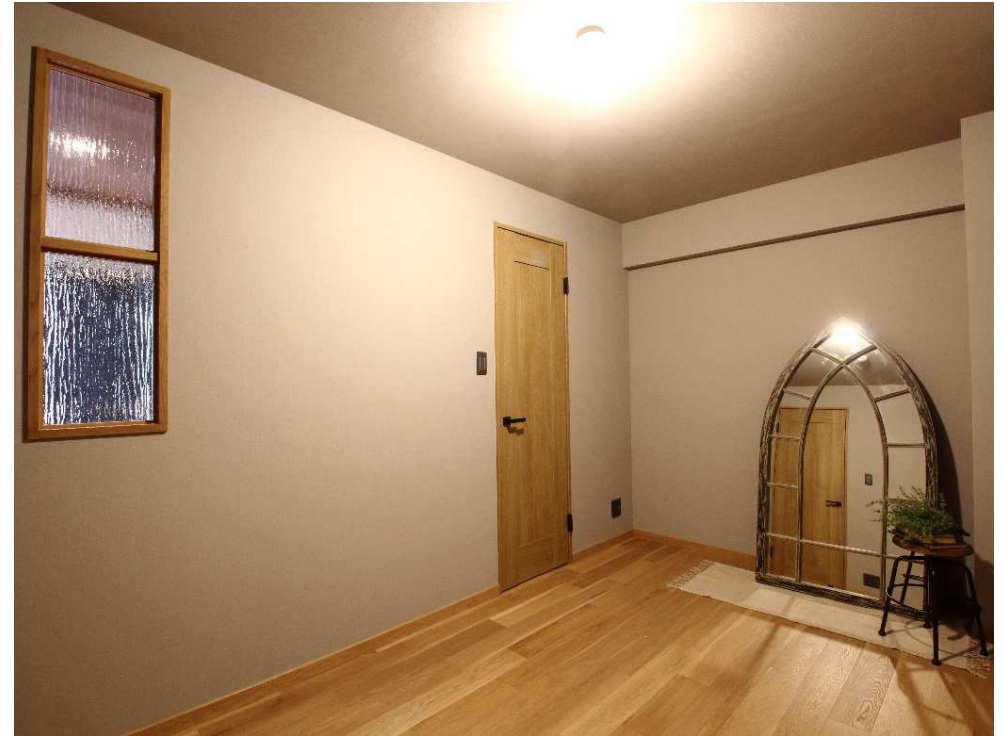

Bluish Gray

OUR CONCEPT IS
"RELAXATION AND SLIGHT TENSION"
DESIGNED BY ADIHSI GLIP