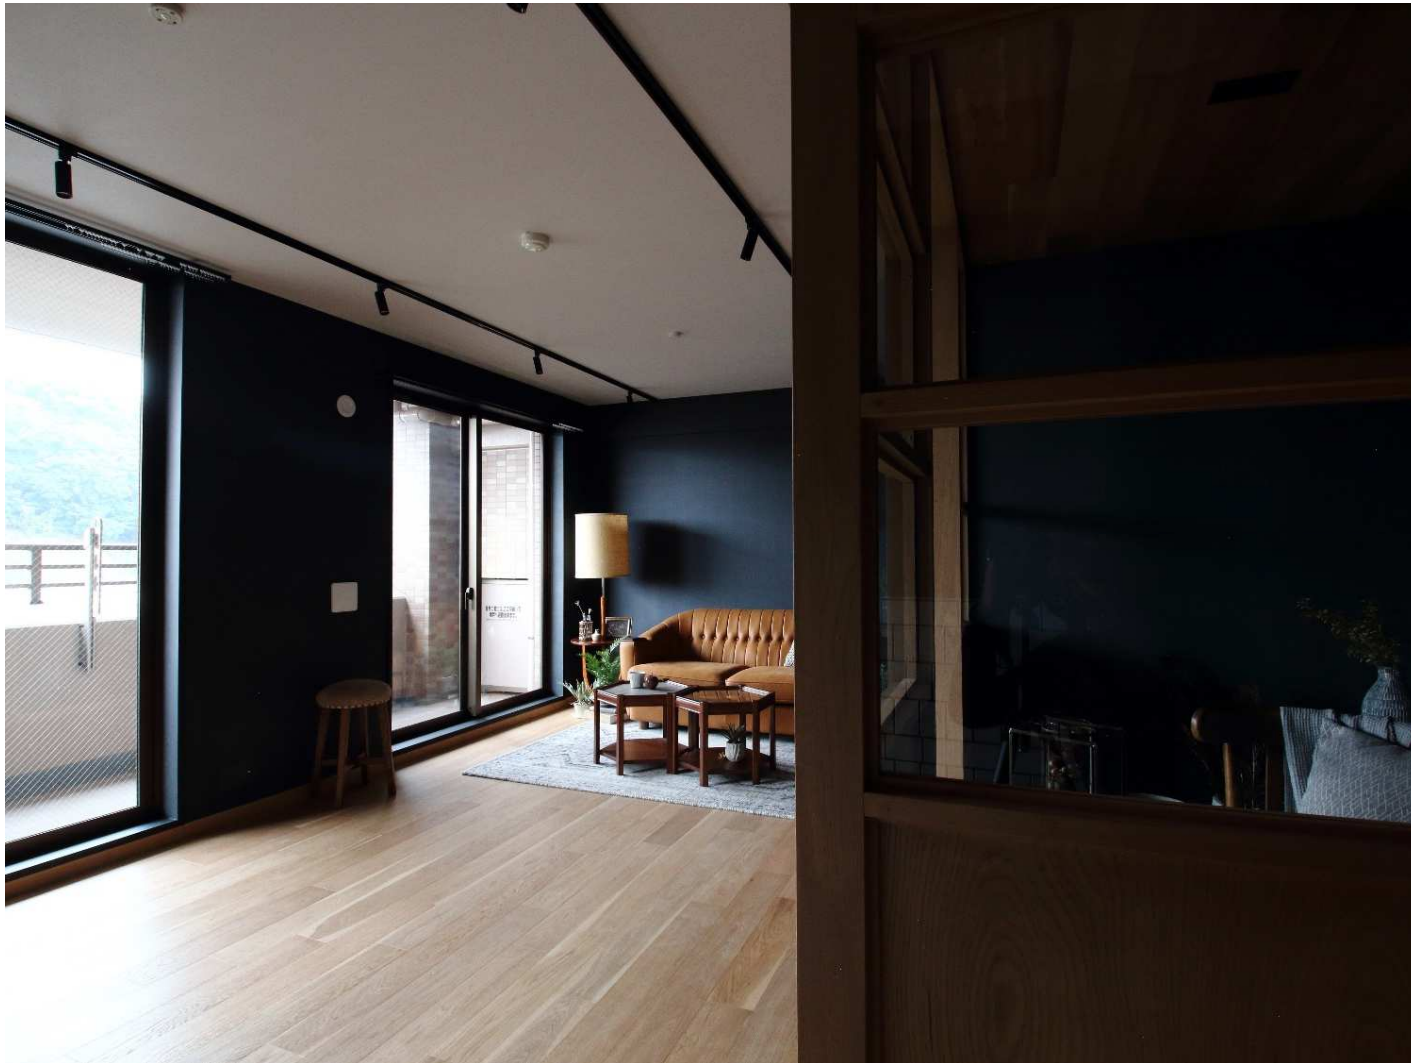

Bluish Gray

OUR CONCEPT IS
"RELAXATION AND SLIGHT TENSION"
DESIGNED BY ADIHSI GLIP